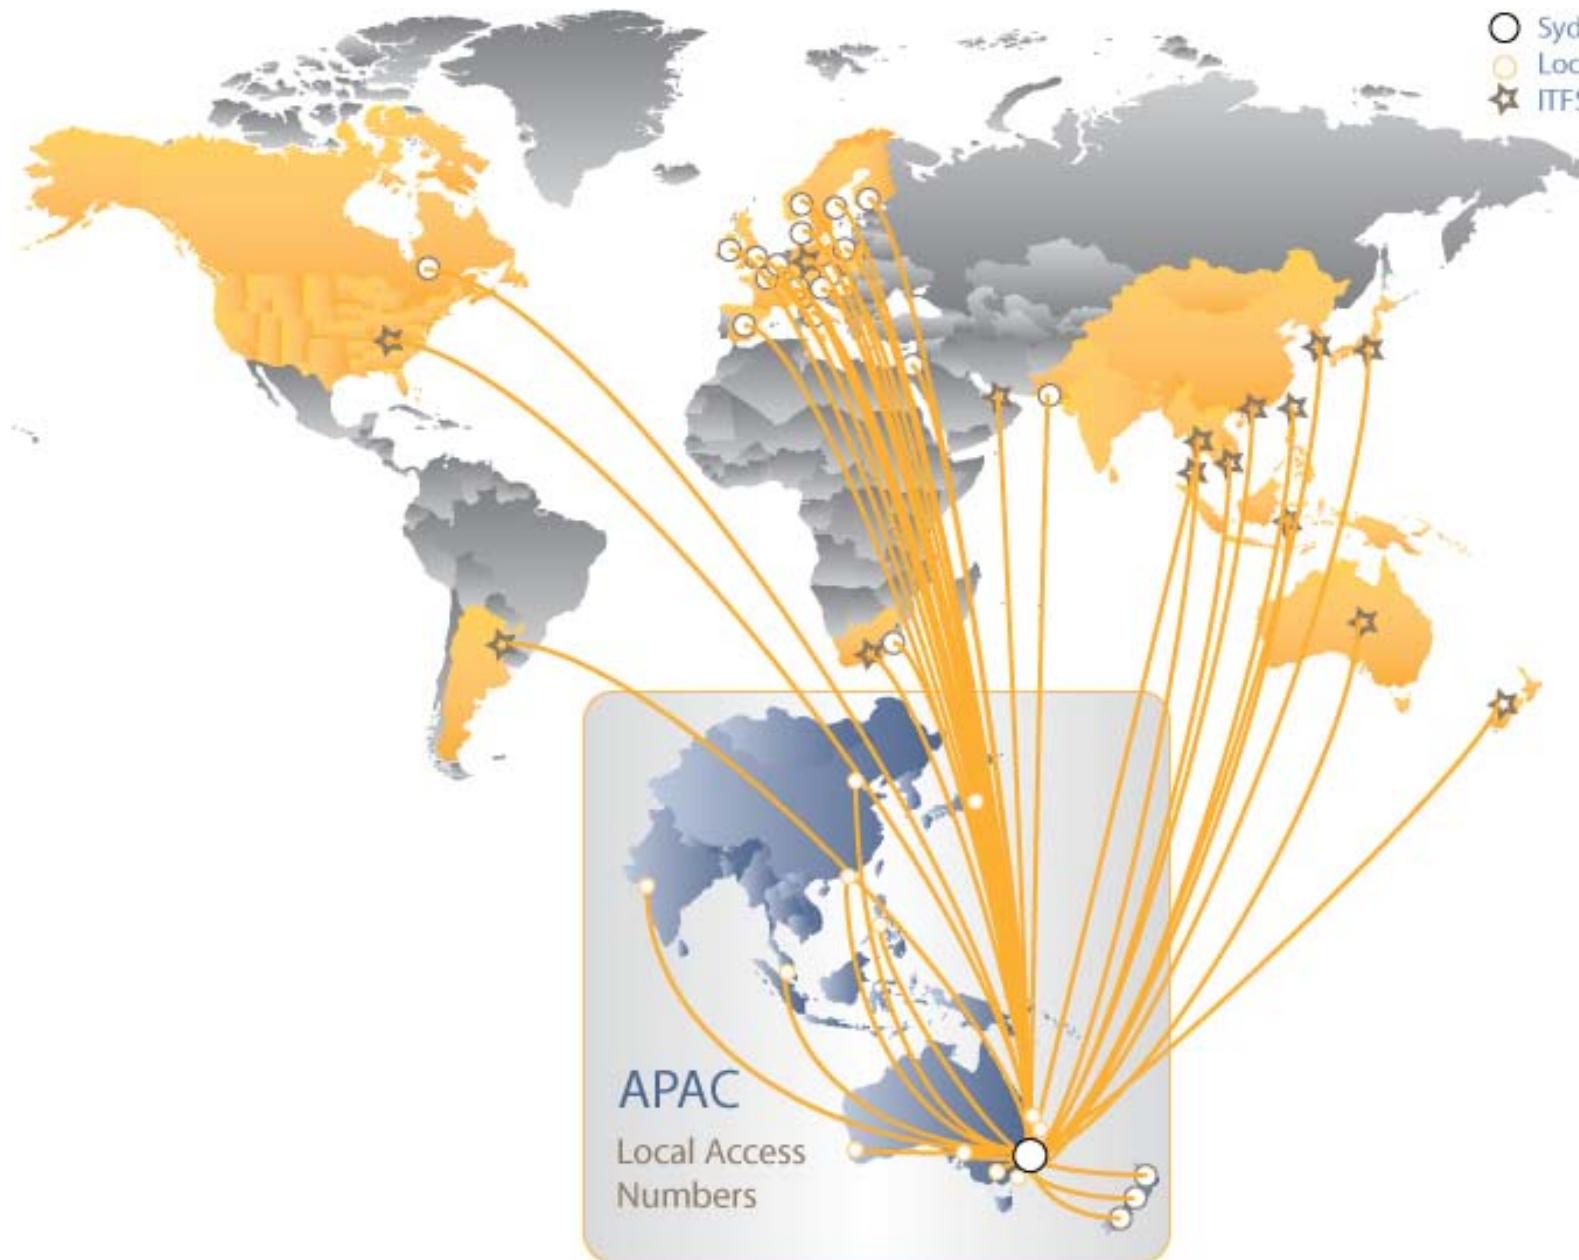

- Sydney HUB
- Local Access
- ★ ITFS

Global Access Dial-in Location Points

Argentina, Australia (Adelaide, Brisbane, Canberra, Gold Coast, Melbourne, Perth, Sydney), **Austria** (Vienna), **Belgium** (Brussels), **Canada, China** (Beijing), **Czech Republic** (Prague), **Denmark** (Copenhagen), **France** (Paris), **Finland** (Helsinki), **Germany, Hong Kong, Hungary** (Budapest), **India** (Mumbai), **Indonesia, Ireland** (Dublin), **Israel** (Tel Aviv), **Italy** (Rome), **Japan, Malaysia, Netherlands** (Amsterdam), **New Zealand** (Auckland, Christchurch, Wellington), **Norway** (Oslo), **Pakistan** (Karachi), **Philippines** (Philippines), **Poland** (Warsaw), **Singapore, South Africa, South Korea, Spain** (Madrid), **Sweden** (Stockholm), **Switzerland** (Zurich), **Taiwan, Thailand, UAE, USA, United Kingdom** (London)

* Local access points for certain cities are also available upon request.